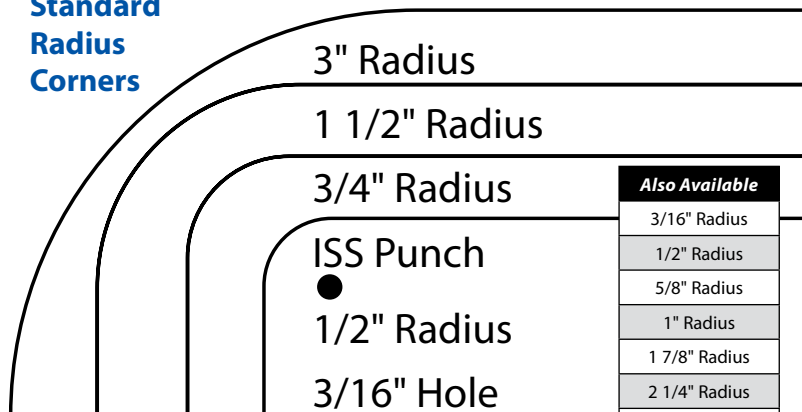

Standard Radius Corners

Also Available

3/16" Radius
1/2" Radius
5/8" Radius
1" Radius
1 7/8" Radius
2 1/4" Radius
2 1/2" Radius