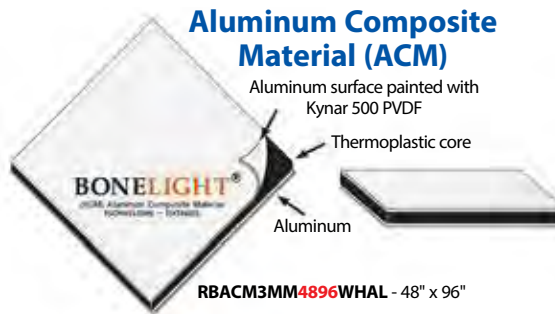

# ACM Sheets

- ◆ 3mm **Aluminum Composite Material (ACM)** is made of two sheets of .021 Aluminum bonded to a thermoplastic core.
- ◆ ACM's flat rigid surface and weather resistance ensures long-term performance and durability.